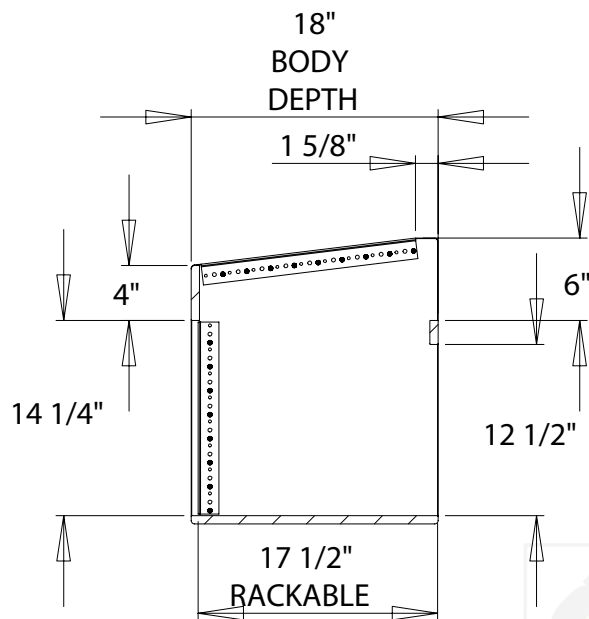

#	QTY	PART NUMBER	DESCRIPTION
1	1	83-008	BADGE - GRUNDORF ORIGINAL
7	2	41-009	RACK RAIL-9 SPACE
8	2	41-008	RACK RAIL-8 SPACE

FRONT VIEW

SECTION F-F