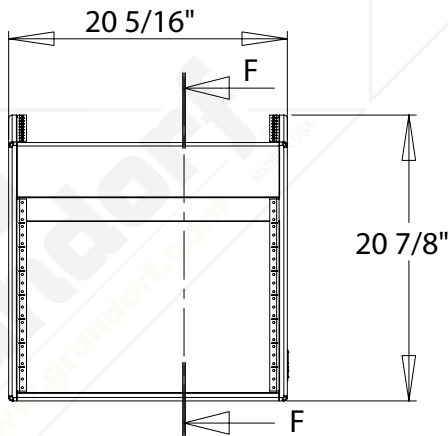

#	QTY	PART NUMBER	DESCRIPTION
1	1	83-008	BADGE - GRUNDORF ORIGINAL
7	2	41-009	RACK RAIL-9 SPACE
8	2	41-008	RACK RAIL-8 SPACE

FRONT VIEW

SECTION F-F