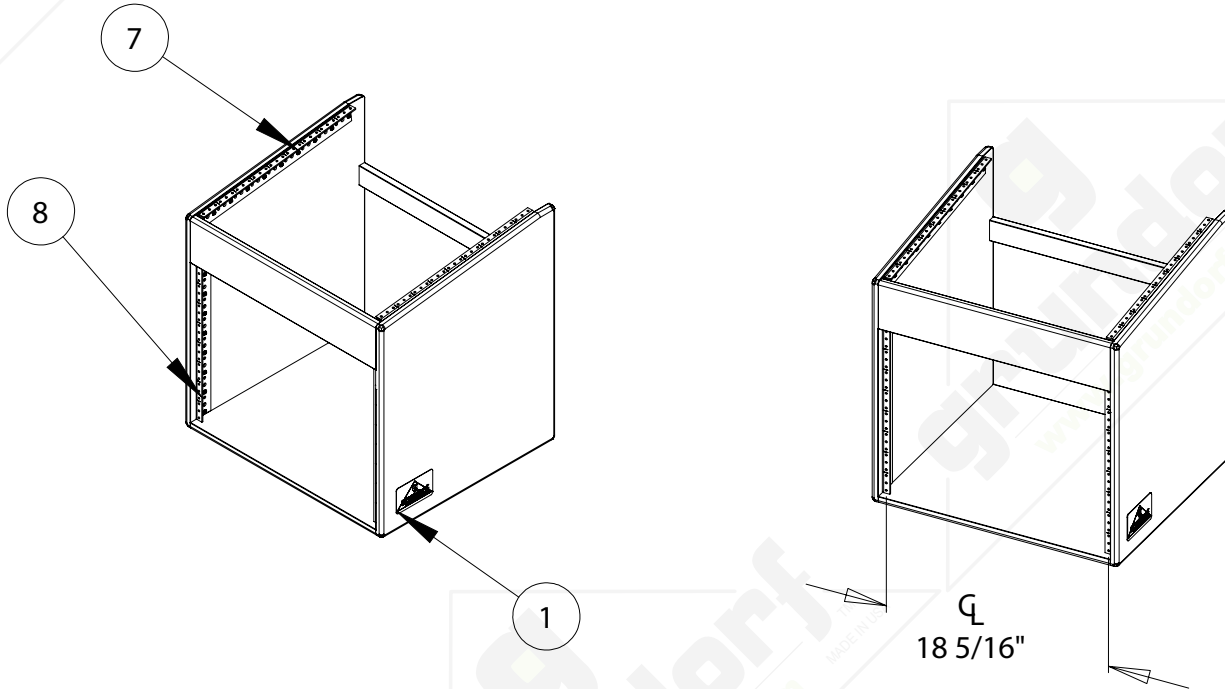

#	QTY	PART NUMBER	DESCRIPTION
1	1	83-008	BADGE - GRUNDORF ORIGINAL
7	2	41-009	RACK RAIL-9 SPACE
8	2	41-008	RACK RAIL-8 SPACE

FRONT VIEW

SECTION F-F